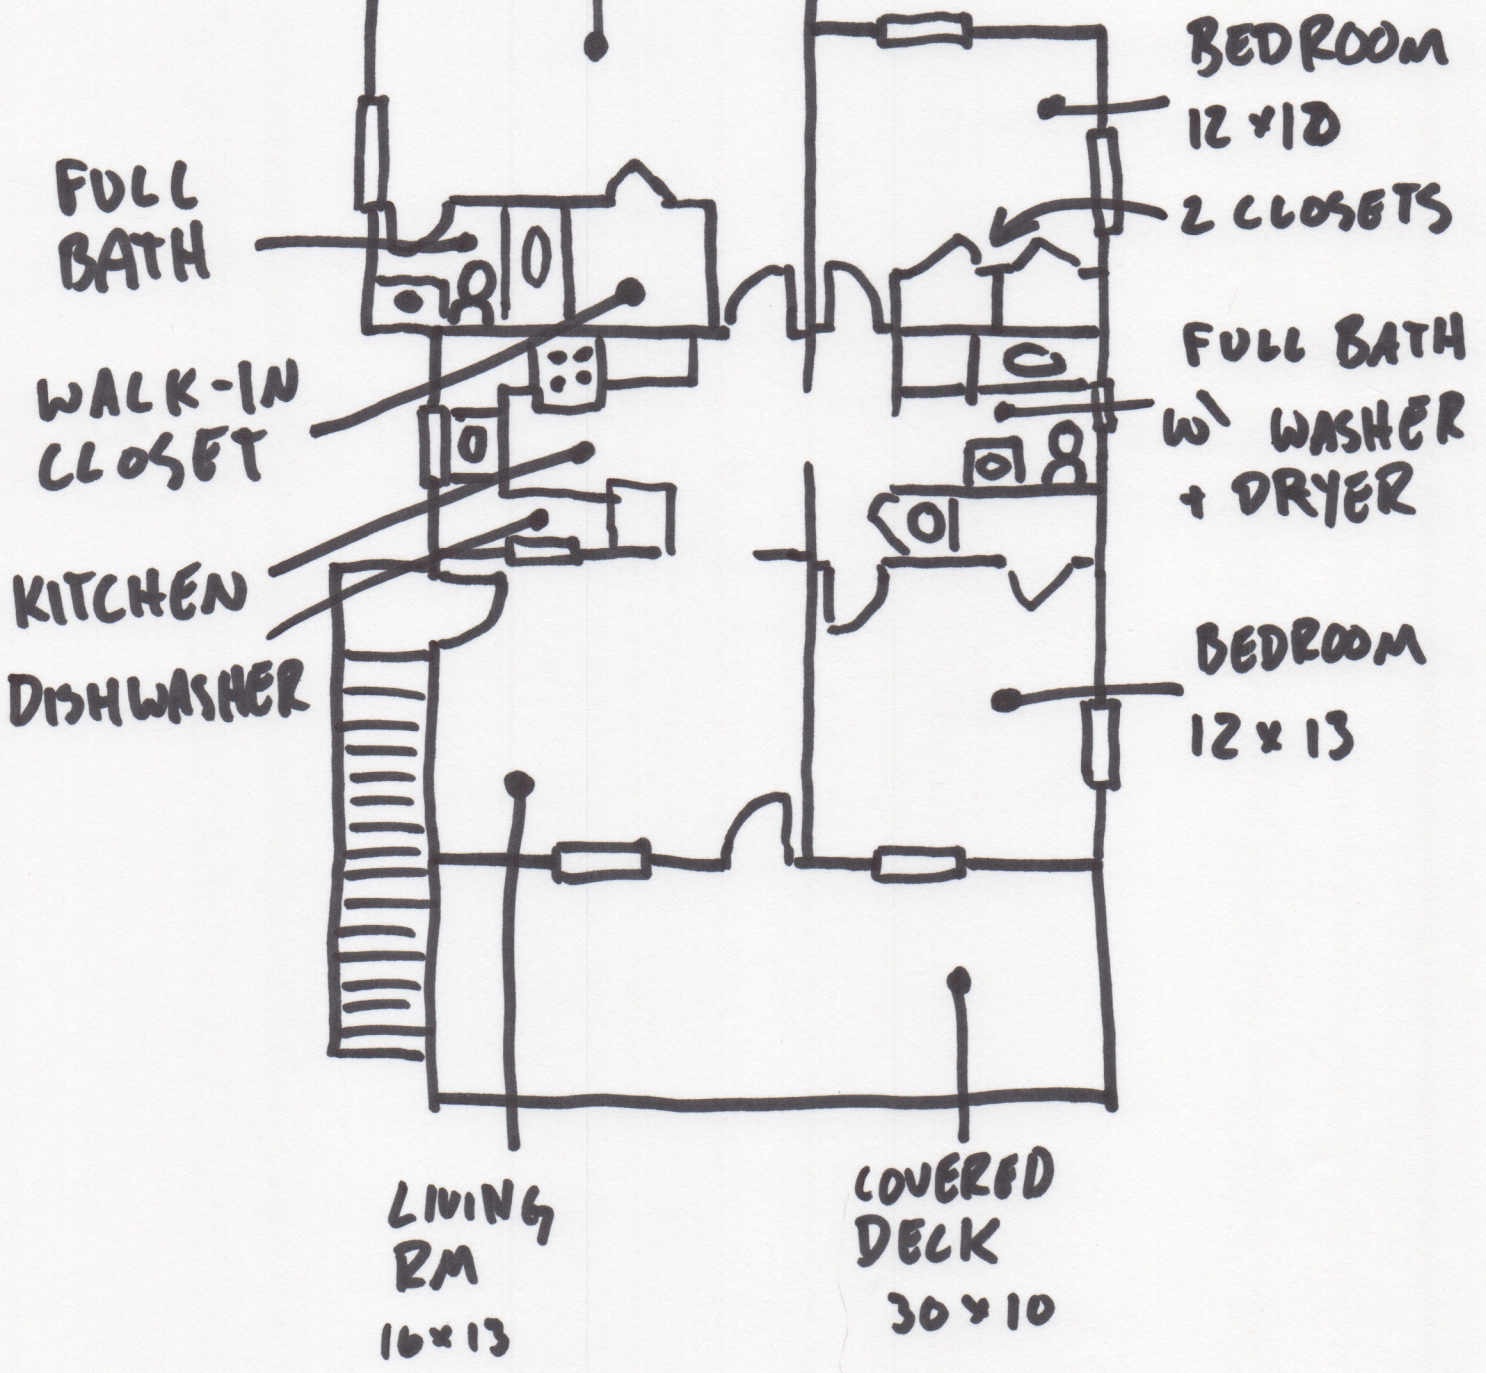

1404 ASHWOOD RD APT B

MASTER BEDROOM

19 x 12

BEDROOM

12 x 10

2 CLOSETS

FULL BATH

w/ WASHER + DRYER

BEDROOM

12 x 13

LIVING RM

16 x 13

COVERED DECK

30 x 10

FULL BATH

WALK-IN CLOSET

KITCHEN
DISHWASHER